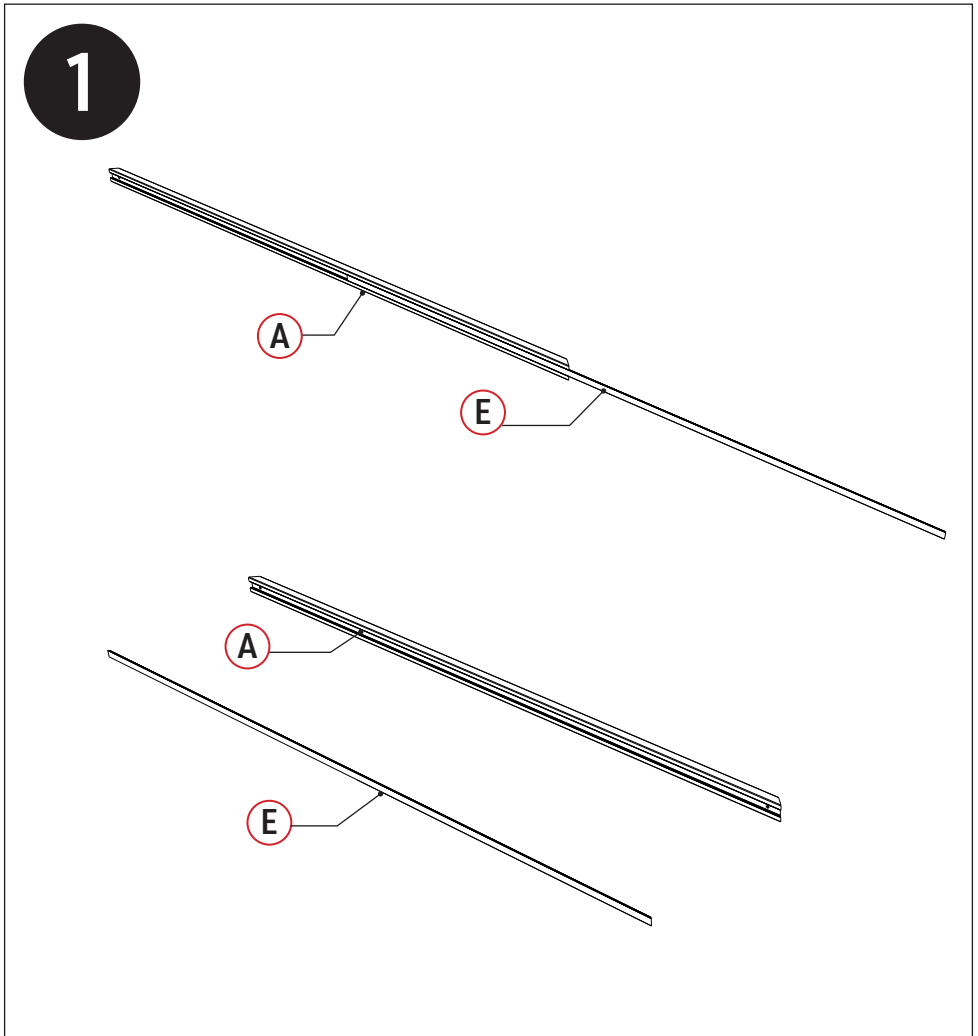

Carton	REF	QTY		REF	QTY		REF	QTY
1/1	(A)	2		(C)	1		(D)	1
	(E)	2		(G)	10			
	(#1)	6		(#2)	2		(#3)	4
	(#4)	8		(#5)	4			

REF	PICTURE	QTY
(A)		2PCS
(C)		1PCS
(D)		1PCS
(E)		2PCS
(G)		10PCS

REF	PICTURE	QYT
(#1)	 3.9x25mm	6PCS
(#2)		2PCS
(#3)		4PCS
(#4)		8PCS
(#5)		4PCS

ATTENTION!!!

Tools Required for Installation