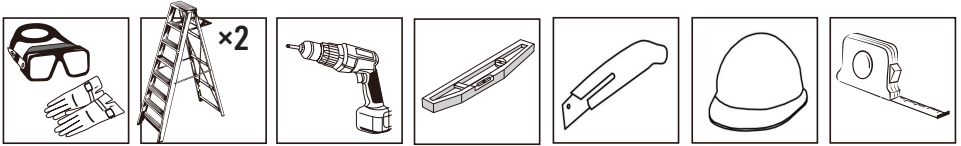

Carton	REF	QTY		REF	QTY		REF	QTY
1/1	(A)	2		(C)	1		(D)	1
	(E)	2		(G)	10			
	(#1)	6		(#2)	2		(#3)	4
	(#4)	8		(#5)	4			

REF	PICTURE	QTY
(A)		2PCS
(C)		1PCS
(D)		1PCS
(E)		2PCS
(G)		10PCS

REF	PICTURE	QYT
(#1)	 3.9x25mm	6PCS
(#2)		2PCS
(#3)		4PCS
(#4)		8PCS
(#5)		4PCS

ATTENTION!!!

Tools Required for Installation